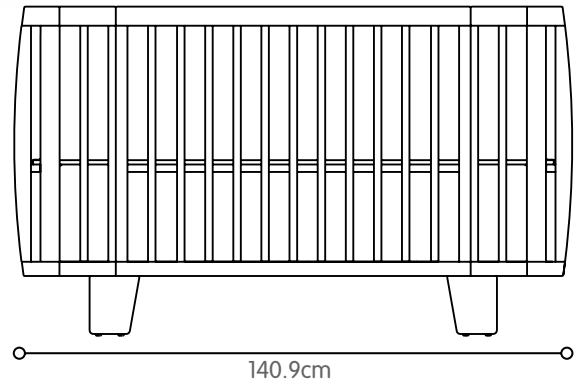

retro™ crib

suitable from newborn to 5 years

- beautiful solid wood cot-bed inspired by mid-century modern design
- unique curvature and rounded design elements
- suitable with standard size matters & bedding (140 cm x 70 cm)
- 2 mattress heights
- toddler rail available
- newborn to school-age convertibility – from bassinet to cot-bed to toddler bed
- all-around open slats maximize all-important air-flow
- low voc baby safe finishes. mdf-free, formaldehyde-free

packing (inner/master): **1 unit per 2 master cartons**

carton size: **E10343-CW-12-AHA 100 x 89 x 700cm**
E10343-CW-22-AHA 140 x 880 x 300cm

colours

coconut white

oak

retro™ bedrail

suitable from newborn to 5 years

- beautiful solid wood cot-bed inspired by mid-century modern design
- unique curvature and rounded design elements
- suitable with standard size matters & bedding (140 cm x 70 cm)
- 2 mattress heights
- toddler rail available
- newborn to school-age convertibility – from bassinet to cot-bed to toddler bed
- all-around open slats maximize all-important air-flow
- low voc baby safe finishes. mdf-free, formaldehyde-free

code: E10364	
suitable from: newborn to 5 years	
net weight*: 8.3kg	gross weight*: 9.3kg
packing (inner/master): 1 unit per master carton carton size: 141l x 71w x 11h (cm)	

bloom standard fitted sheet (suitable for bloom retro & standard UK sized cot-beds 140l x 70w cm)