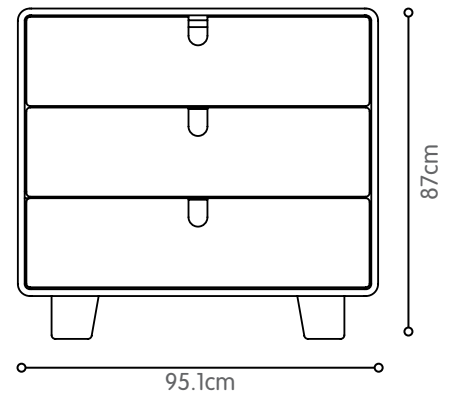

retro™ dresser

- beautiful solid wood dresser inspired by mid-century modern design
- unique rounded design elements, designed to compliment your retro cot nursery
- 3 large slow closing drawers with hidden rails
- transforms from a sophisticated cabinet to change station with bloom universal change tray (sold separately)
- no assembly required
- low voc baby safe finishes. mdf-free, formaldehyde-free

code: **E10710-CW-11-BHA 4895165304720**
E10710-OAK-11-BHA 4895165304737

net weight*: **64.5kg**

gross weight*: **79.5kg**

packing (inner/master): **1 unit per pack**

carton size: **103 x 62 x 96.5cm**

coconut white

oak

bloom®

copyright © bloom, all rights reserved