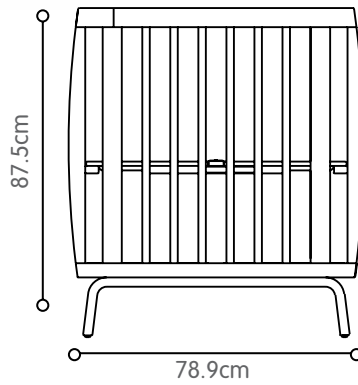

retro™ crib

suitable from newborn to 5 years

- beautiful solid wood cot-bed inspired by mid-century modern design
- unique curvature and rounded design elements
- suitable with standard size matters & bedding (140 cm x 70 cm)
- 2 mattress heights
- toddler rail available
- newborn to school-age convertibility – from bassinet to cot-bed to toddler bed
- all-around open slats maximize all-important air-flow
- low voc baby safe finishes. mdf-free, formaldehyde-free

packing (inner/master): **1 unit per 2 master cartons**

carton size: **E10343-CW-12-AHA 100 x 89 x 700cm**
E10343-CW-22-AHA 140 x 880 x 300cm

colours

coconut white

oak

retro™ bedrail

suitable from newborn to 5 years

- beautiful solid wood cot-bed inspired by mid-century modern design
- unique curvature and rounded design elements
- suitable with standard size matters & bedding (140 cm x 70 cm)
- 2 mattress heights
- toddler rail available
- newborn to school-age convertibility – from bassinet to cot-bed to toddler bed
- all-around open slats maximize all-important air-flow
- low voc baby safe finishes. mdf-free, formaldehyde-free

code: E10364	
suitable from: newborn to 5 years	
net weight*: 8.3kg	gross weight*: 9.3kg
packing (inner/master): 1 unit per master carton carton size: 141l x 71w x 11h (cm)	

bloom standard fitted sheet (suitable for bloom retro & standard UK sized cot-beds 140l x 70w cm)