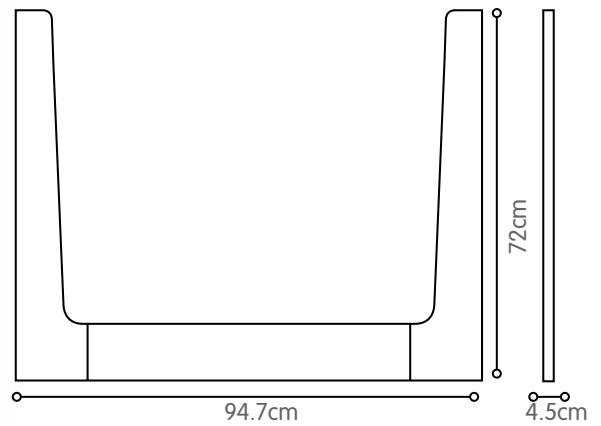

packing (inner/master): **1 unit per 2 master cartons**

carton size: **E10343-CW-12-AHA 100 x 89 x 700cm**
E10343-CW-22-AHA 140 x 880 x 300cm

colours

coconut white

oak

retro™ bedrail

suitable from newborn to 5 years

- beautiful solid wood cot-bed inspired by mid-century modern design
- unique curvature and rounded design elements
- suitable with standard size matters & bedding (140 cm x 70 cm)
- 2 mattress heights
- toddler rail available
- newborn to school-age convertibility – from bassinet to cot-bed to toddler bed
- all-around open slats maximize all-important air-flow
- low voc baby safe finishes. mdf-free, formaldehyde-free

code: **E10370-CW-11-AHA 4895165304690**
E10370-OAK-11-AHA 4895165304706

suitable from: **newborn to 5 years**

net weight*: **4.4kg**

gross weight*: **6kg**

packing (inner/master): **1 unit per pack**

carton size: **100 x 36 x 80cm**

code: E10364	
suitable from: newborn to 5 years	
net weight*: 8.3kg	gross weight*: 9.3kg
packing (inner/master): 1 unit per master carton carton size: 141l x 71w x 11h (cm)	

bloom standard fitted sheet (suitable for bloom retro & standard UK sized cot-beds 140l x 70w cm)